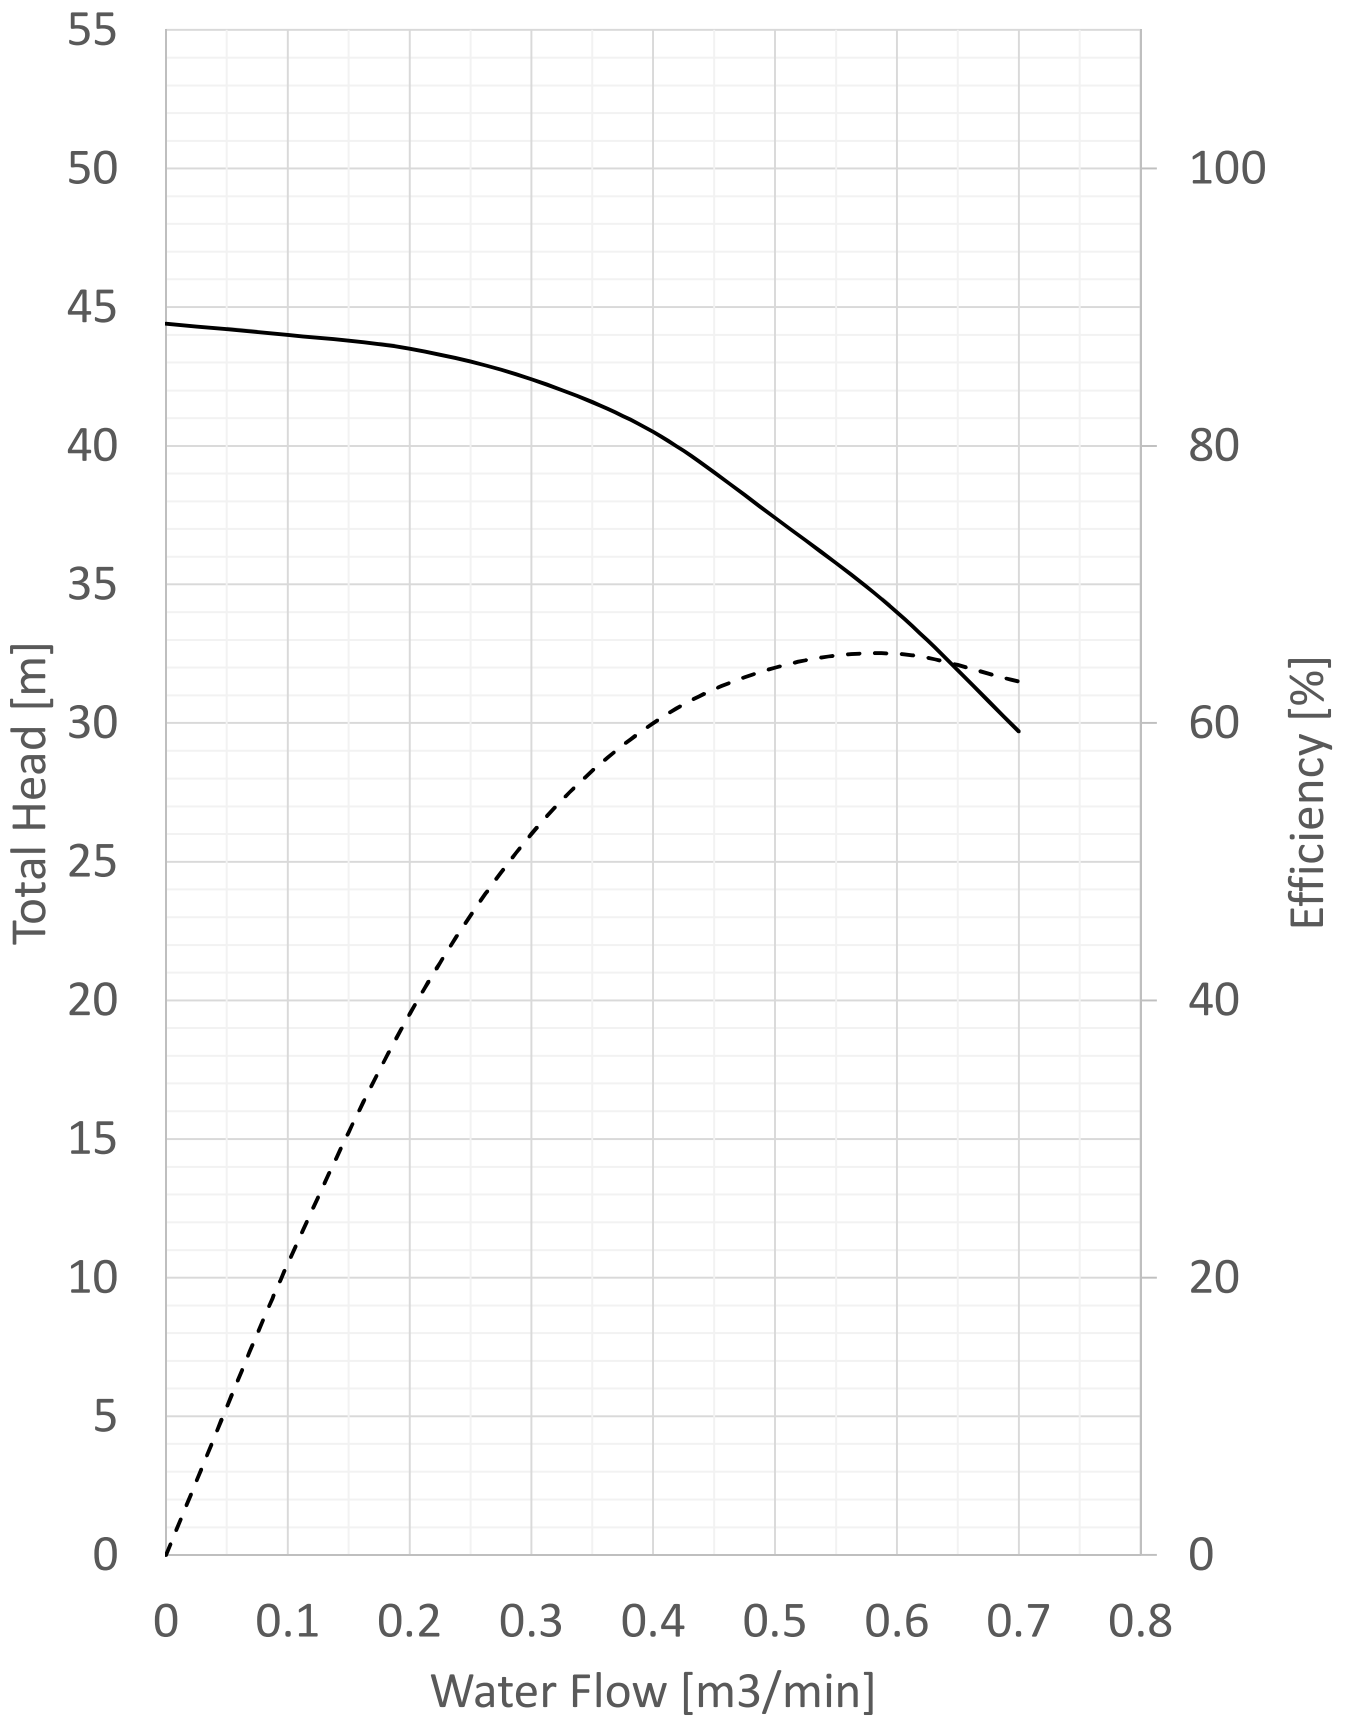

65X50L-E62.2T

— Total Head - - - Efficiency

65X50C-E67.5T

— Total Head - - - Efficiency

65X50A-E63.7T

— Total Head - - - Efficiency

65X50B-E65.5T

— Total Head - - - Efficiency