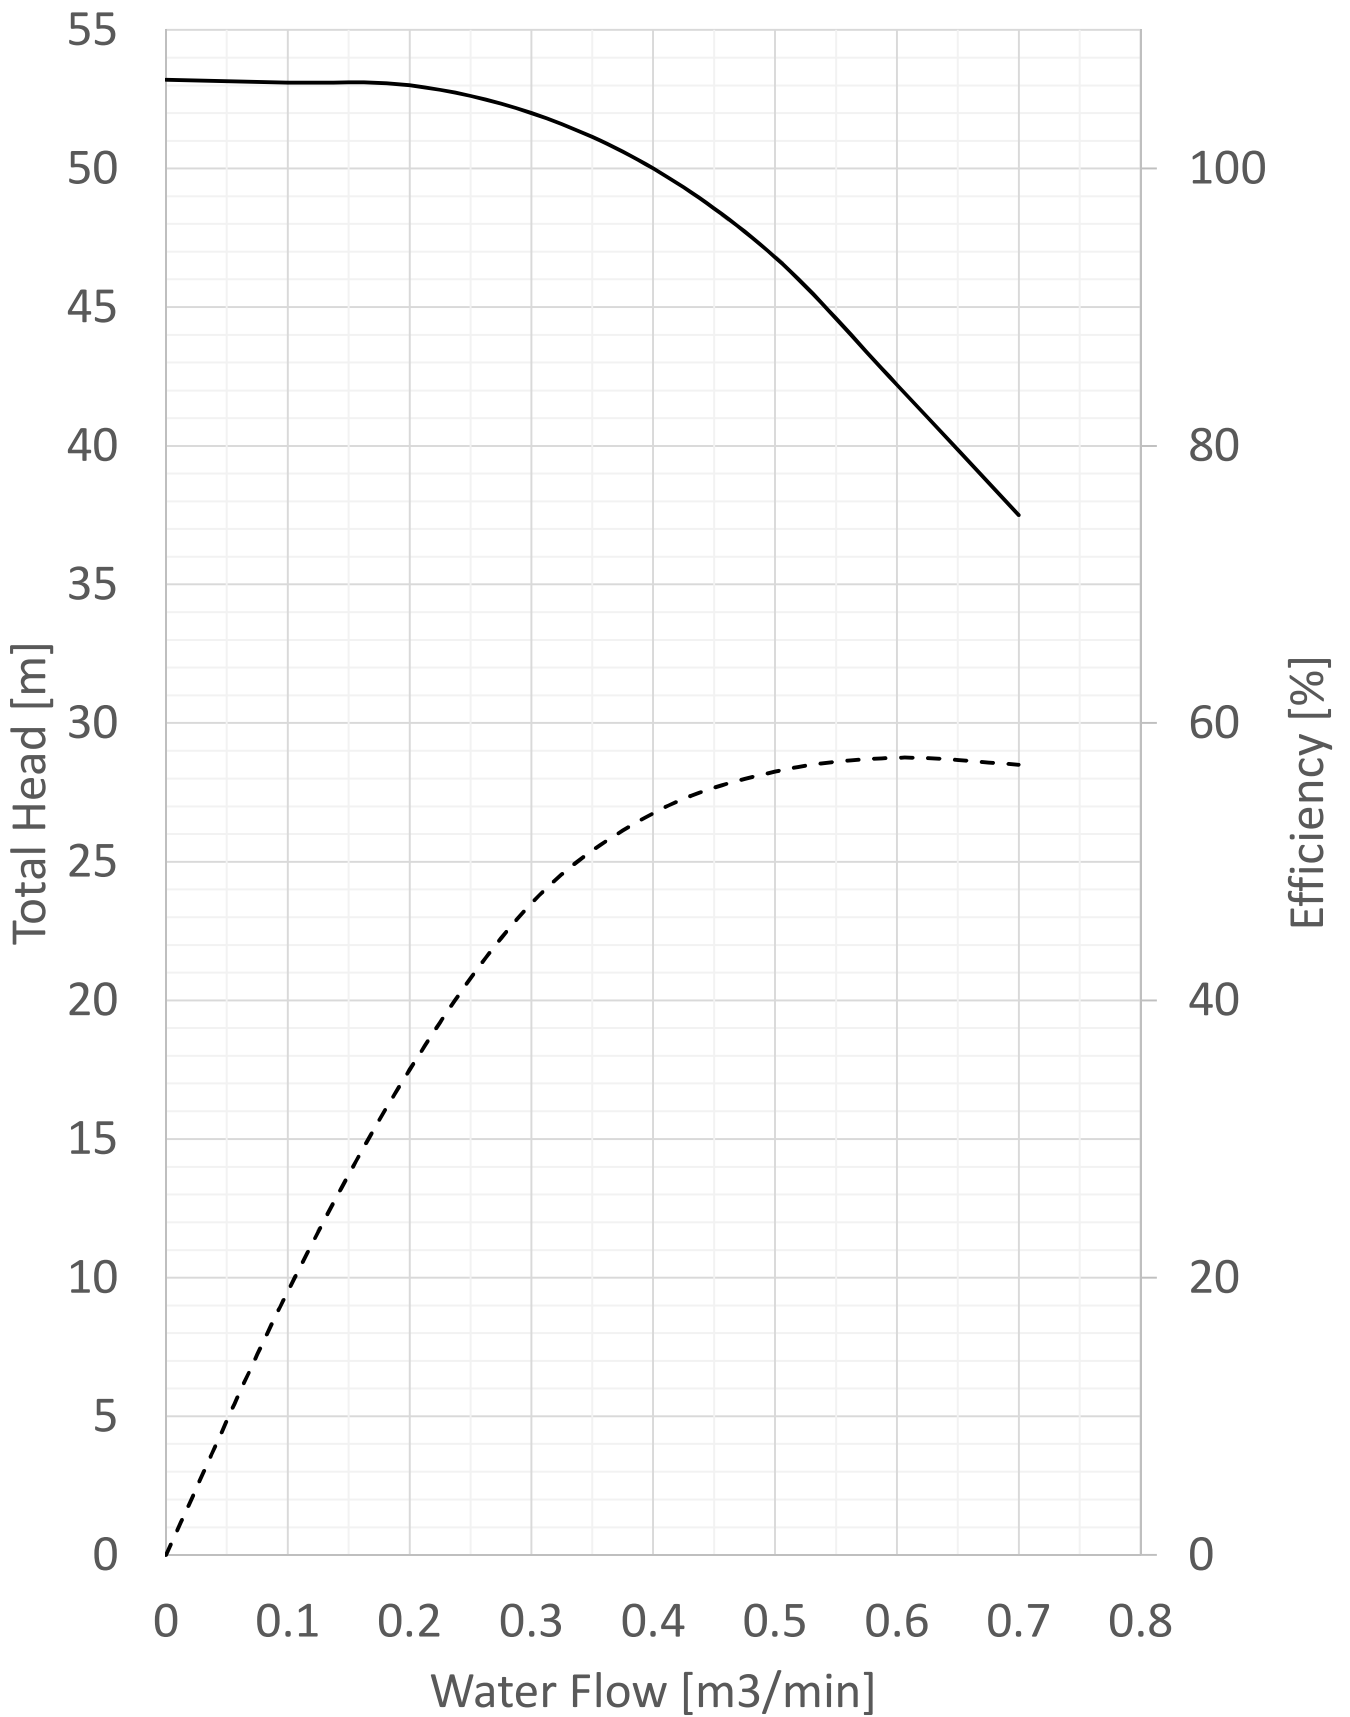

65X50L-E62.2T

— Total Head - - - Efficiency

65X50C-E67.5T

— Total Head - - - Efficiency

65X50A-E63.7T

— Total Head - - - Efficiency

65X50B-E65.5T

— Total Head - - - Efficiency